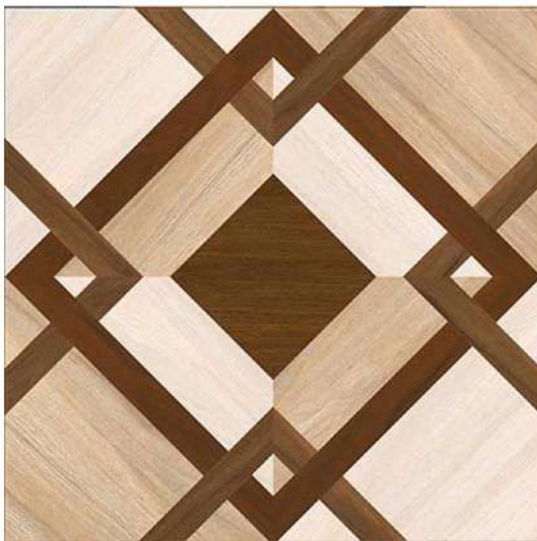

Design Code:- **10107**
Matt FINISH

-  Applicable On Wall & Floor
-  HD Clarity
-  Geometric Variation 3mm±
-  Zero Maintenance
-  Eco Friendly

Design Code:- **10108**
Matt FINISH

-  Applicable On Wall & Floor
-  HD Clarity
-  Geometric Variation 3mm±
-  Zero Maintenance
-  Eco Friendly