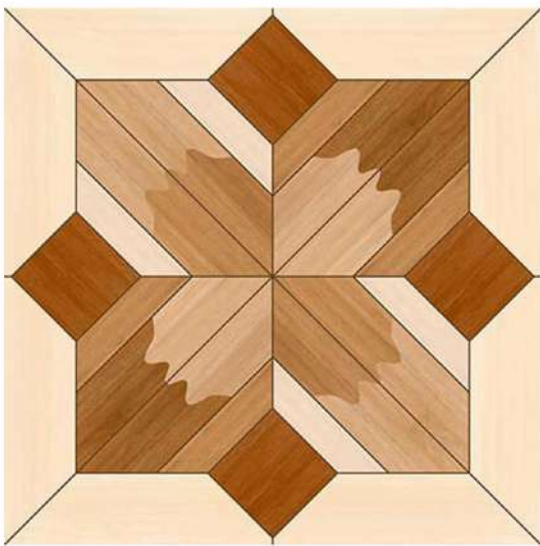

Design Code:- **10040**
Matt FINISH

- Applicable On Wall & Floor
- HD Clarity
- Geometric Variation 3mm±
- Zero Maintenance
- Eco Friendly