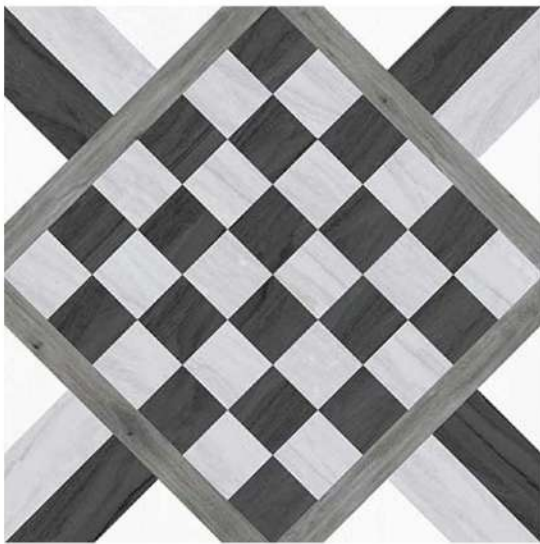

Design Code:- **10007**
Matt FINISH

- Applicable On Wall & Floor
- HD Clarity
- Geometric Variation 3mm±
- Zero Maintenance
- Eco Friendly