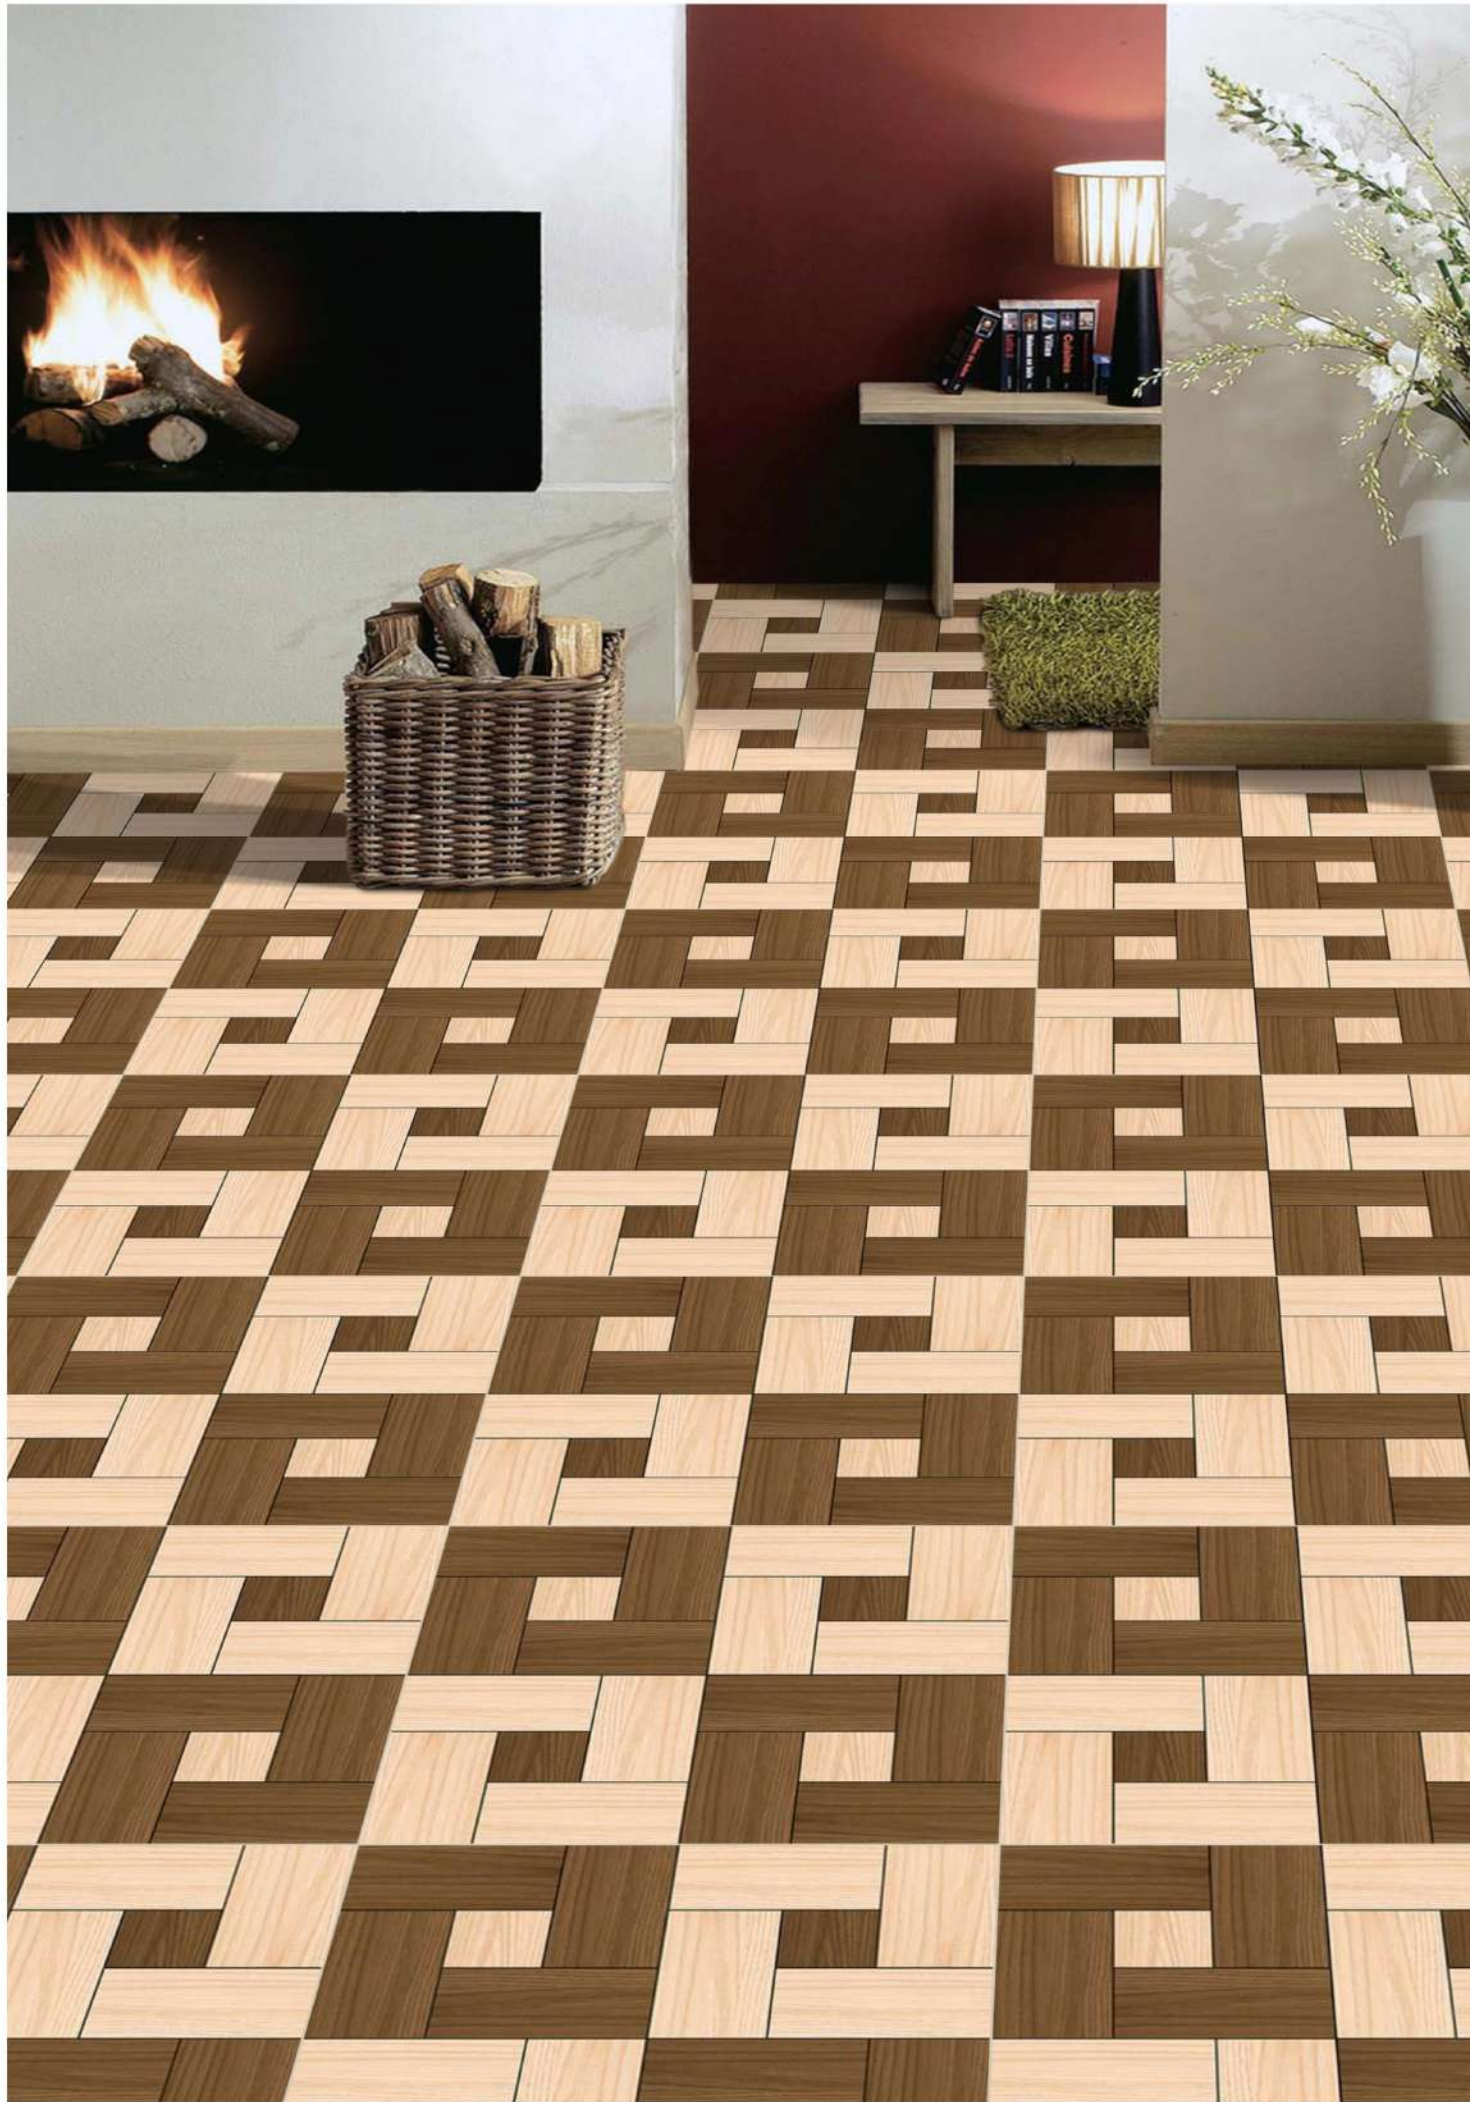

Design Code:- **10036**
Matt FINISH

-  Applicable On Wall & Floor
-  HD Clarity
-  Geometric Variation 3mm±
-  Zero Maintenance
-  Eco Friendly

Design Code:- **10037**
Matt FINISH

-  Applicable On Wall & Floor
-  HD Clarity
-  Geometric Variation 3mm±
-  Zero Maintenance
-  Eco Friendly