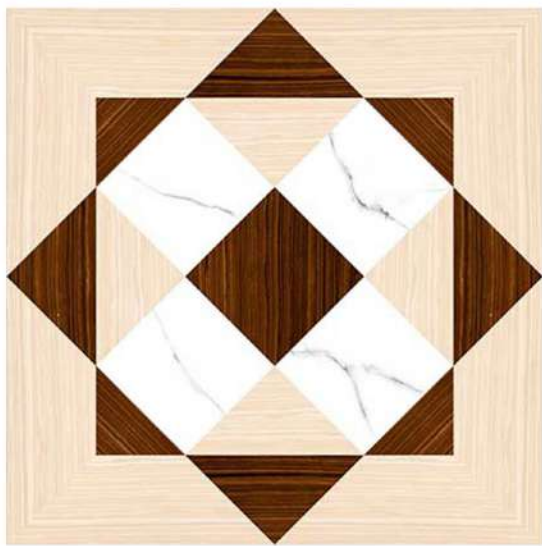

Design Code:- **10036**
Matt FINISH

-  Applicable On Wall & Floor
-  HD Clarity
-  Geometric Variation 3mm±
-  Zero Maintenance
-  Eco Friendly

Design Code:- **10037**
Matt FINISH

-  Applicable On Wall & Floor
-  HD Clarity
-  Geometric Variation 3mm±
-  Zero Maintenance
-  Eco Friendly