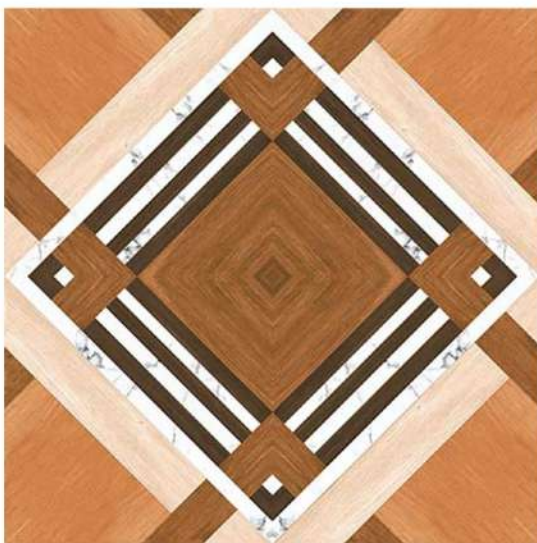

Design Code:- **10010**
Matt FINISH

-  Applicable On Wall & Floor
-  HD Clarity
-  Geometric Variation 3mm±
-  Zero Maintenance
-  Eco Friendly

Design Code:- **10011**
Matt FINISH

-  Applicable On Wall & Floor
-  HD Clarity
-  Geomatic Variation 3mm±
-  Zero Maintenance
-  Eco Friendly