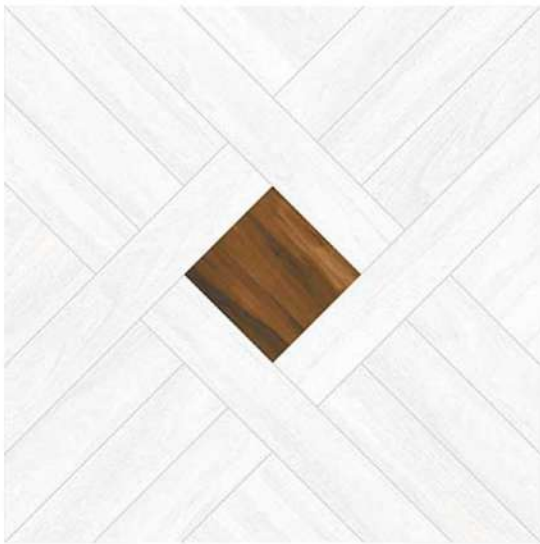

Design Code:- **10032**
Matt FINISH

-  Applicable On Wall & Floor
-  HD Clarity
-  Geometric Variation 3mm±
-  Zero Maintenance
-  Eco Friendly

Design Code:- **10033**
Matt FINISH

-  Applicable On Wall & Floor
-  HD Clarity
-  Geometric Variation 3mm±
-  Zero Maintenance
-  Eco Friendly