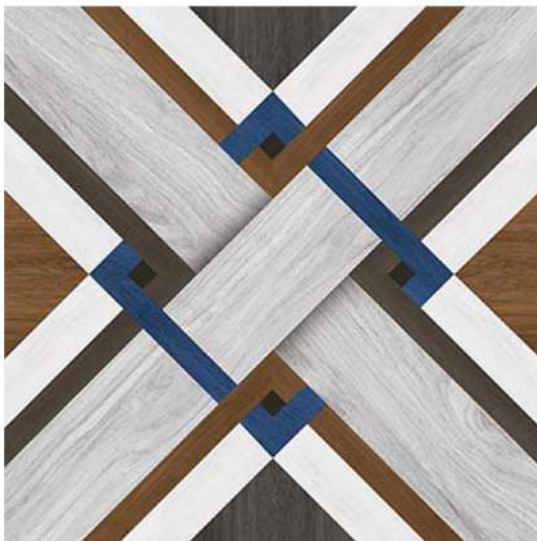

Design Code:- **10096**
Matt FINISH

- Applicable On Wall & Floor
- HD Clarity
- Geomatic Variation 3mm±
- Zero Maintenance
- Eco Friendly