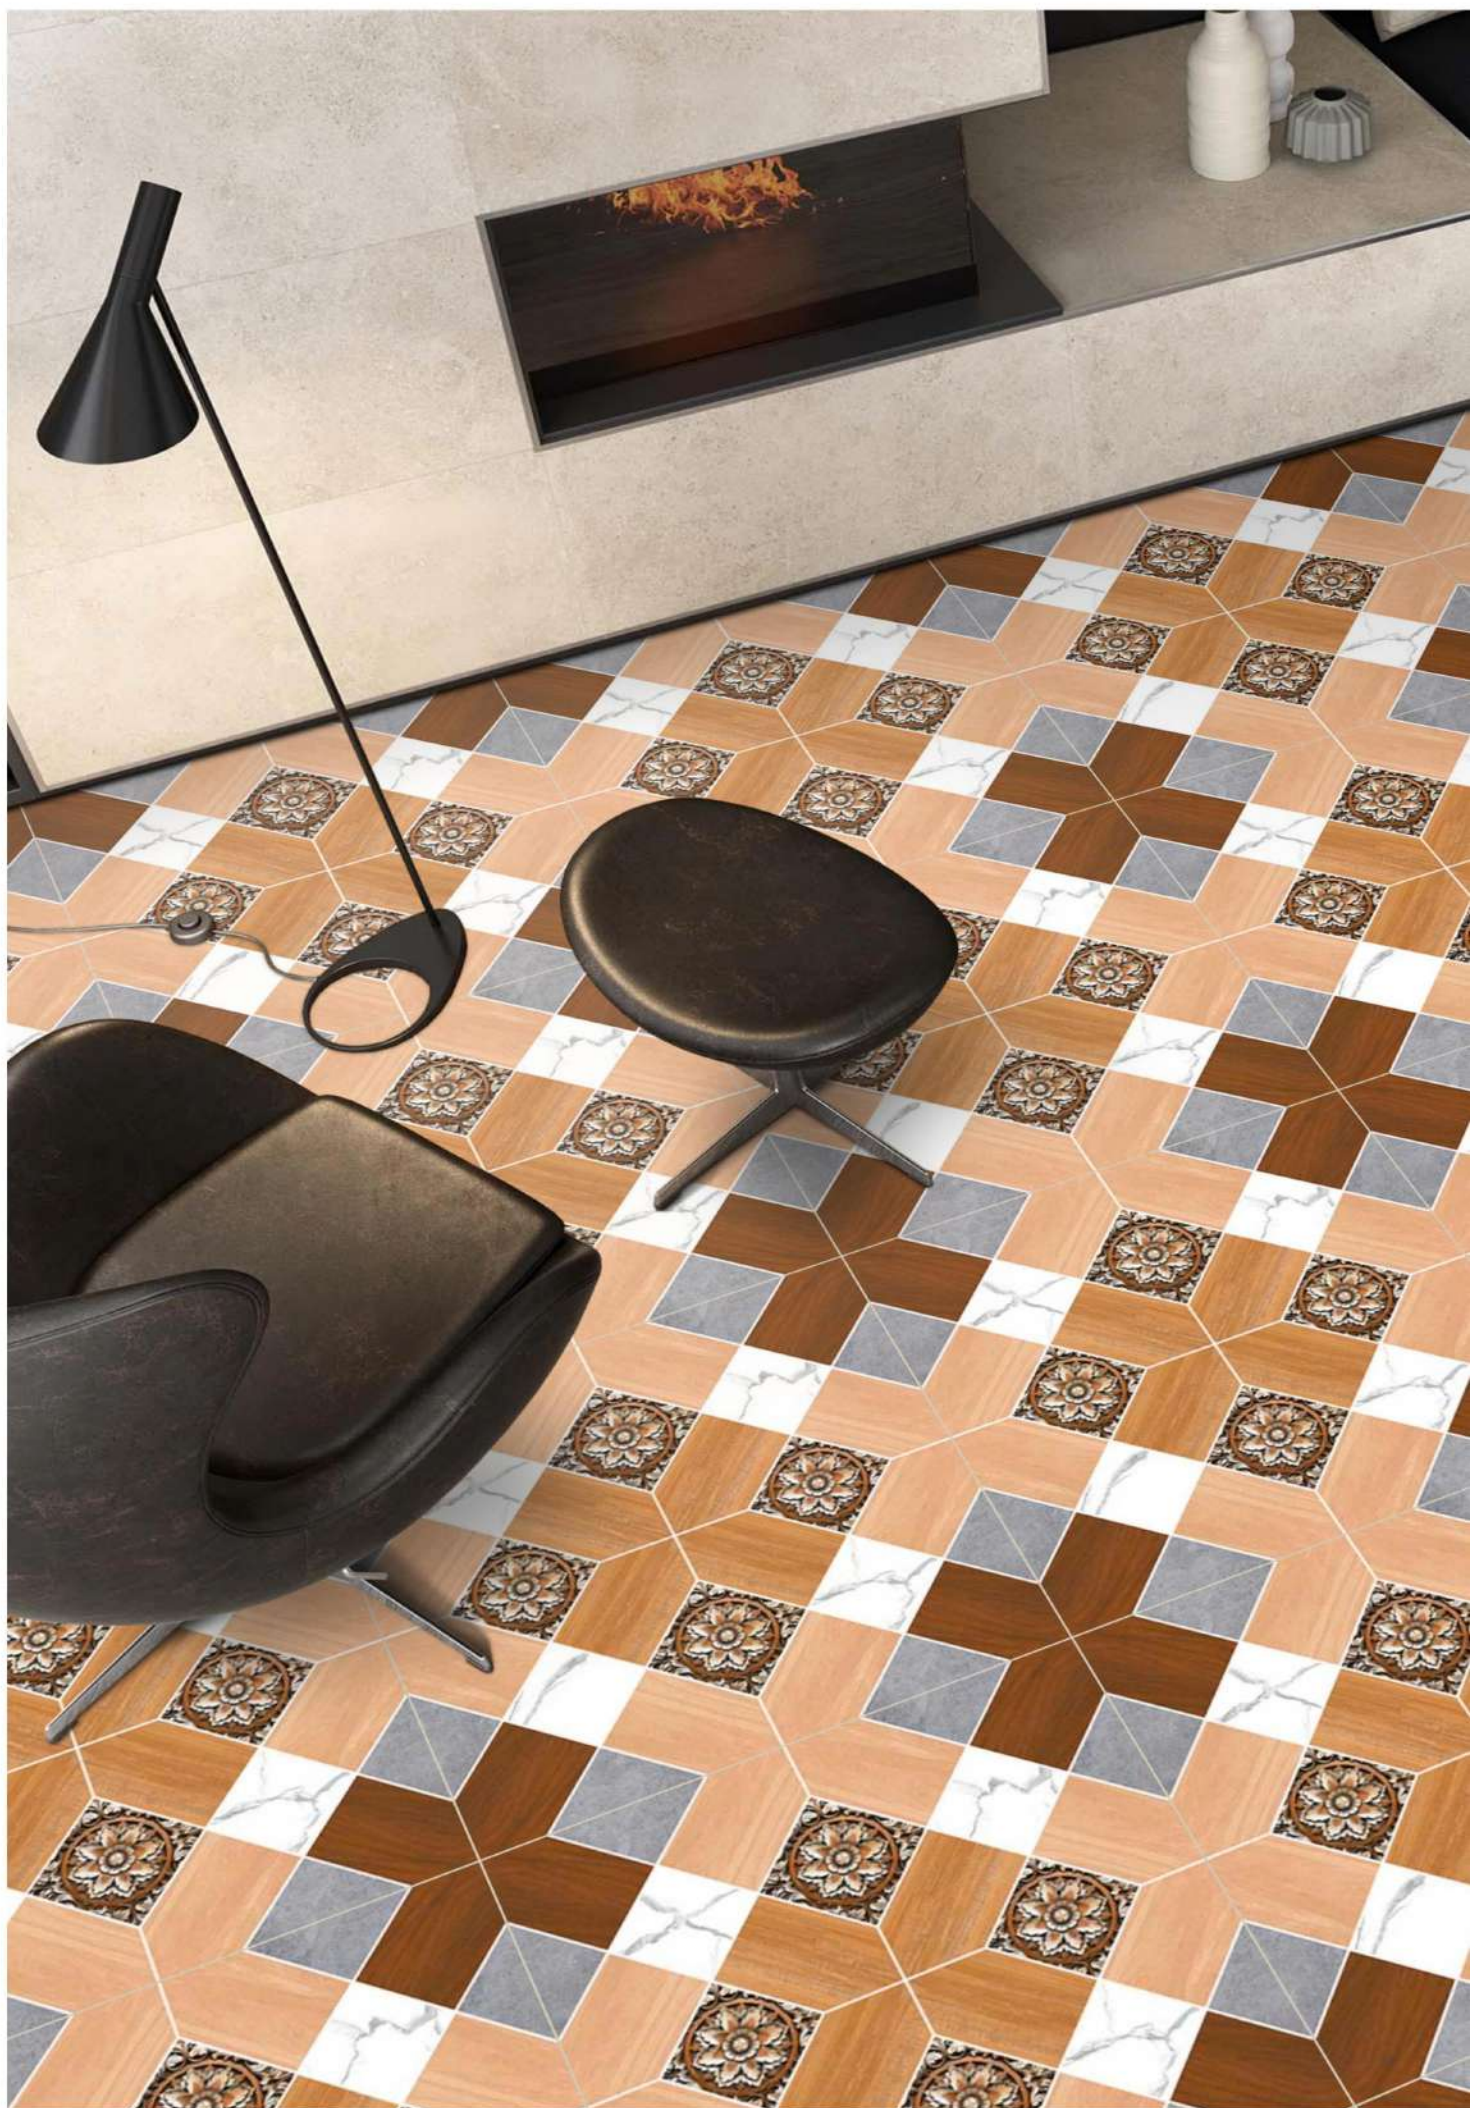

Design Code:- **10067**
Matt FINISH

-  Applicable On Wall & Floor
-  HD Clarity
-  Geomatic Variation 3mm±
-  Zero Maintenance
-  Eco Friendly

Design Code:- **10068**
Matt FINISH

-  Applicable On Wall & Floor
-  HD Clarity
-  Geomatic Variation 3mm±
-  Zero Maintenance
-  Eco Friendly