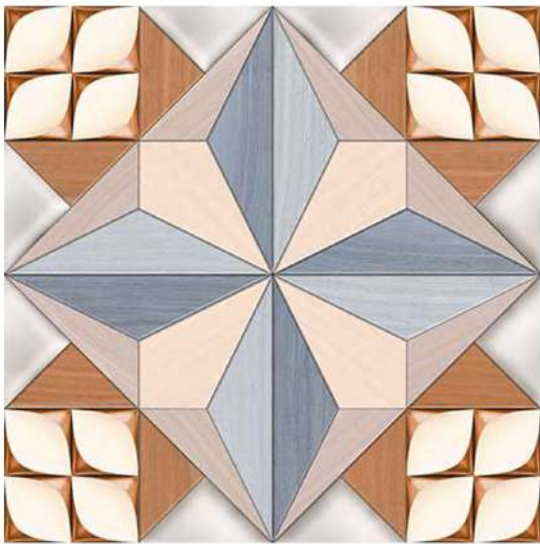

Design Code:- **10066**
Matt FINISH

- Applicable On Wall & Floor
- HD Clarity
- Geomatic Variation 3mm±
- Zero Maintenance
- Eco Friendly