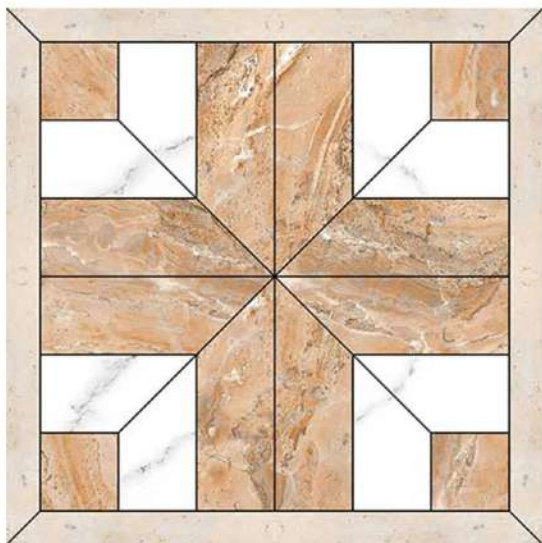

Design Code:- **10009**
Matt FINISH

- Applicable On Wall & Floor
- HD Clarity
- Geometric Variation 3mm±
- Zero Maintenance
- Eco Friendly