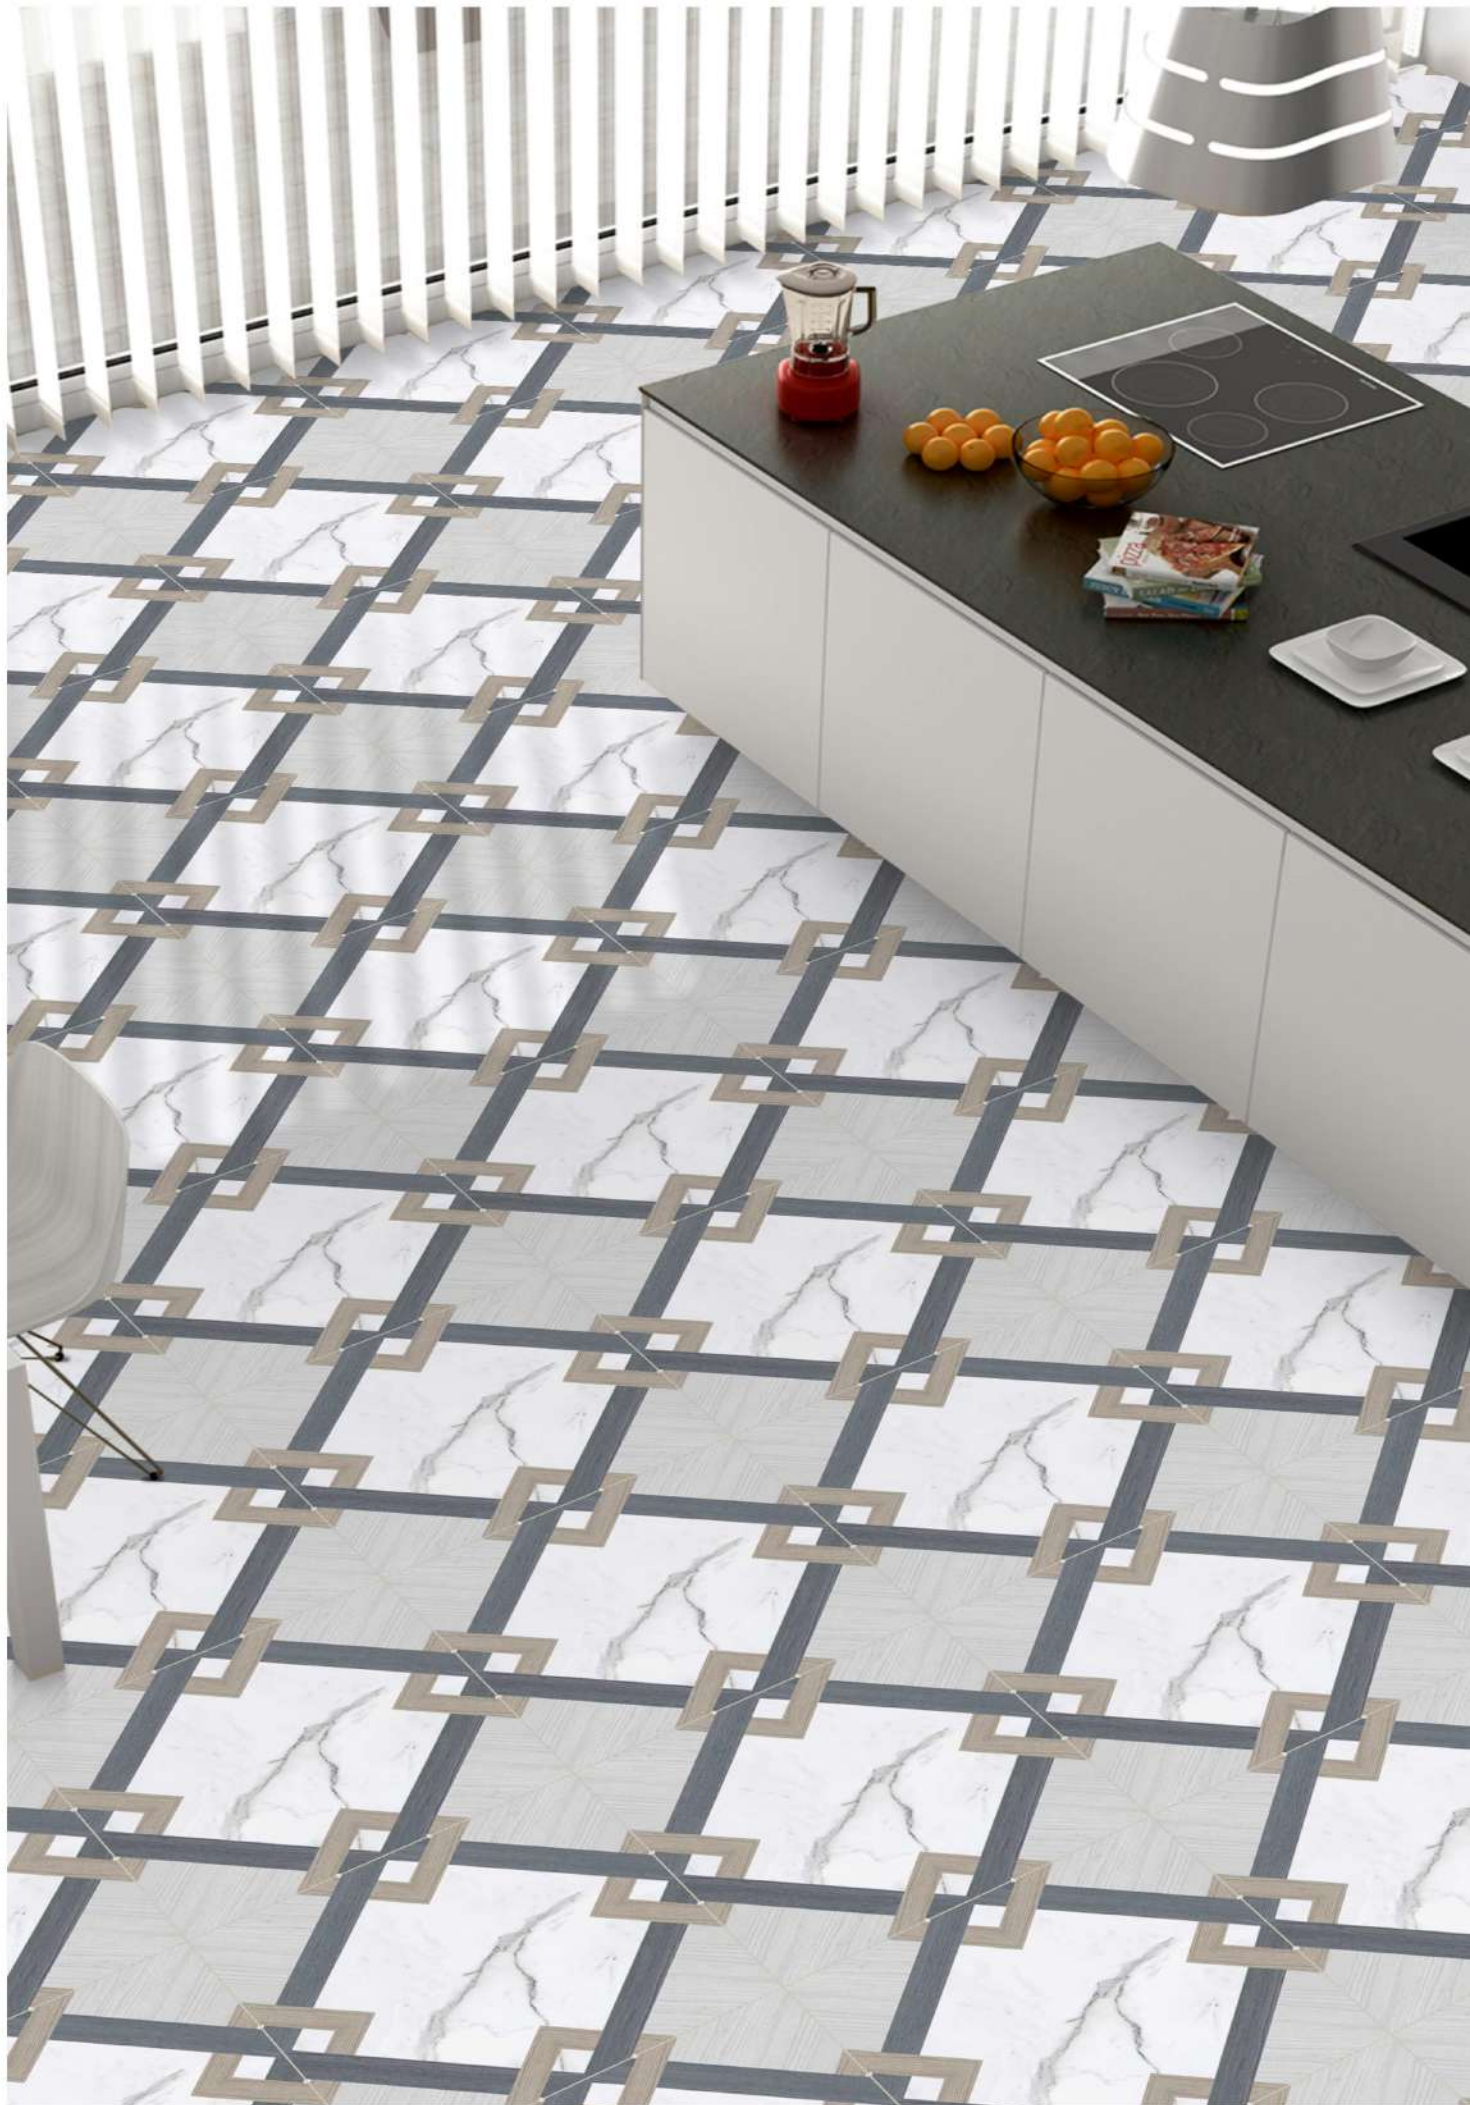

Design Code:- **10012**
Matt FINISH

-  Applicable On Wall & Floor
-  HD Clarity
-  Geometric Variation 3mm±
-  Zero Maintenance
-  Eco Friendly

Design Code:- **10013**
Matt FINISH

-  Applicable On Wall & Floor
-  HD Clarity
-  Geometric Variation 3mm±
-  Zero Maintenance
-  Eco Friendly