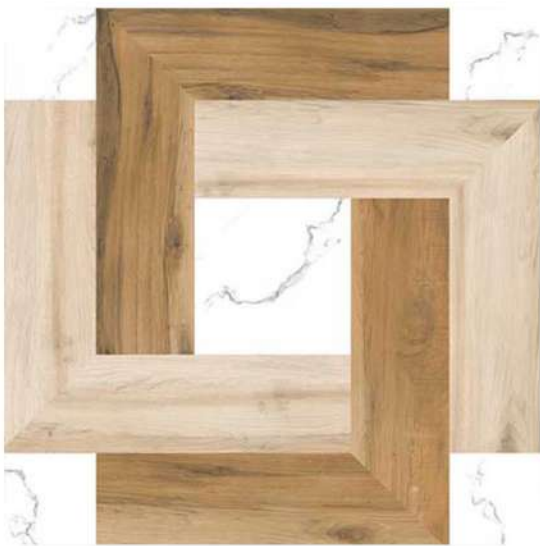

Design Code:- **10004**
Matt FINISH

- Applicable On Wall & Floor
- HD Clarity
- Geometric Variation 3mm±
- Zero Maintenance
- Eco Friendly