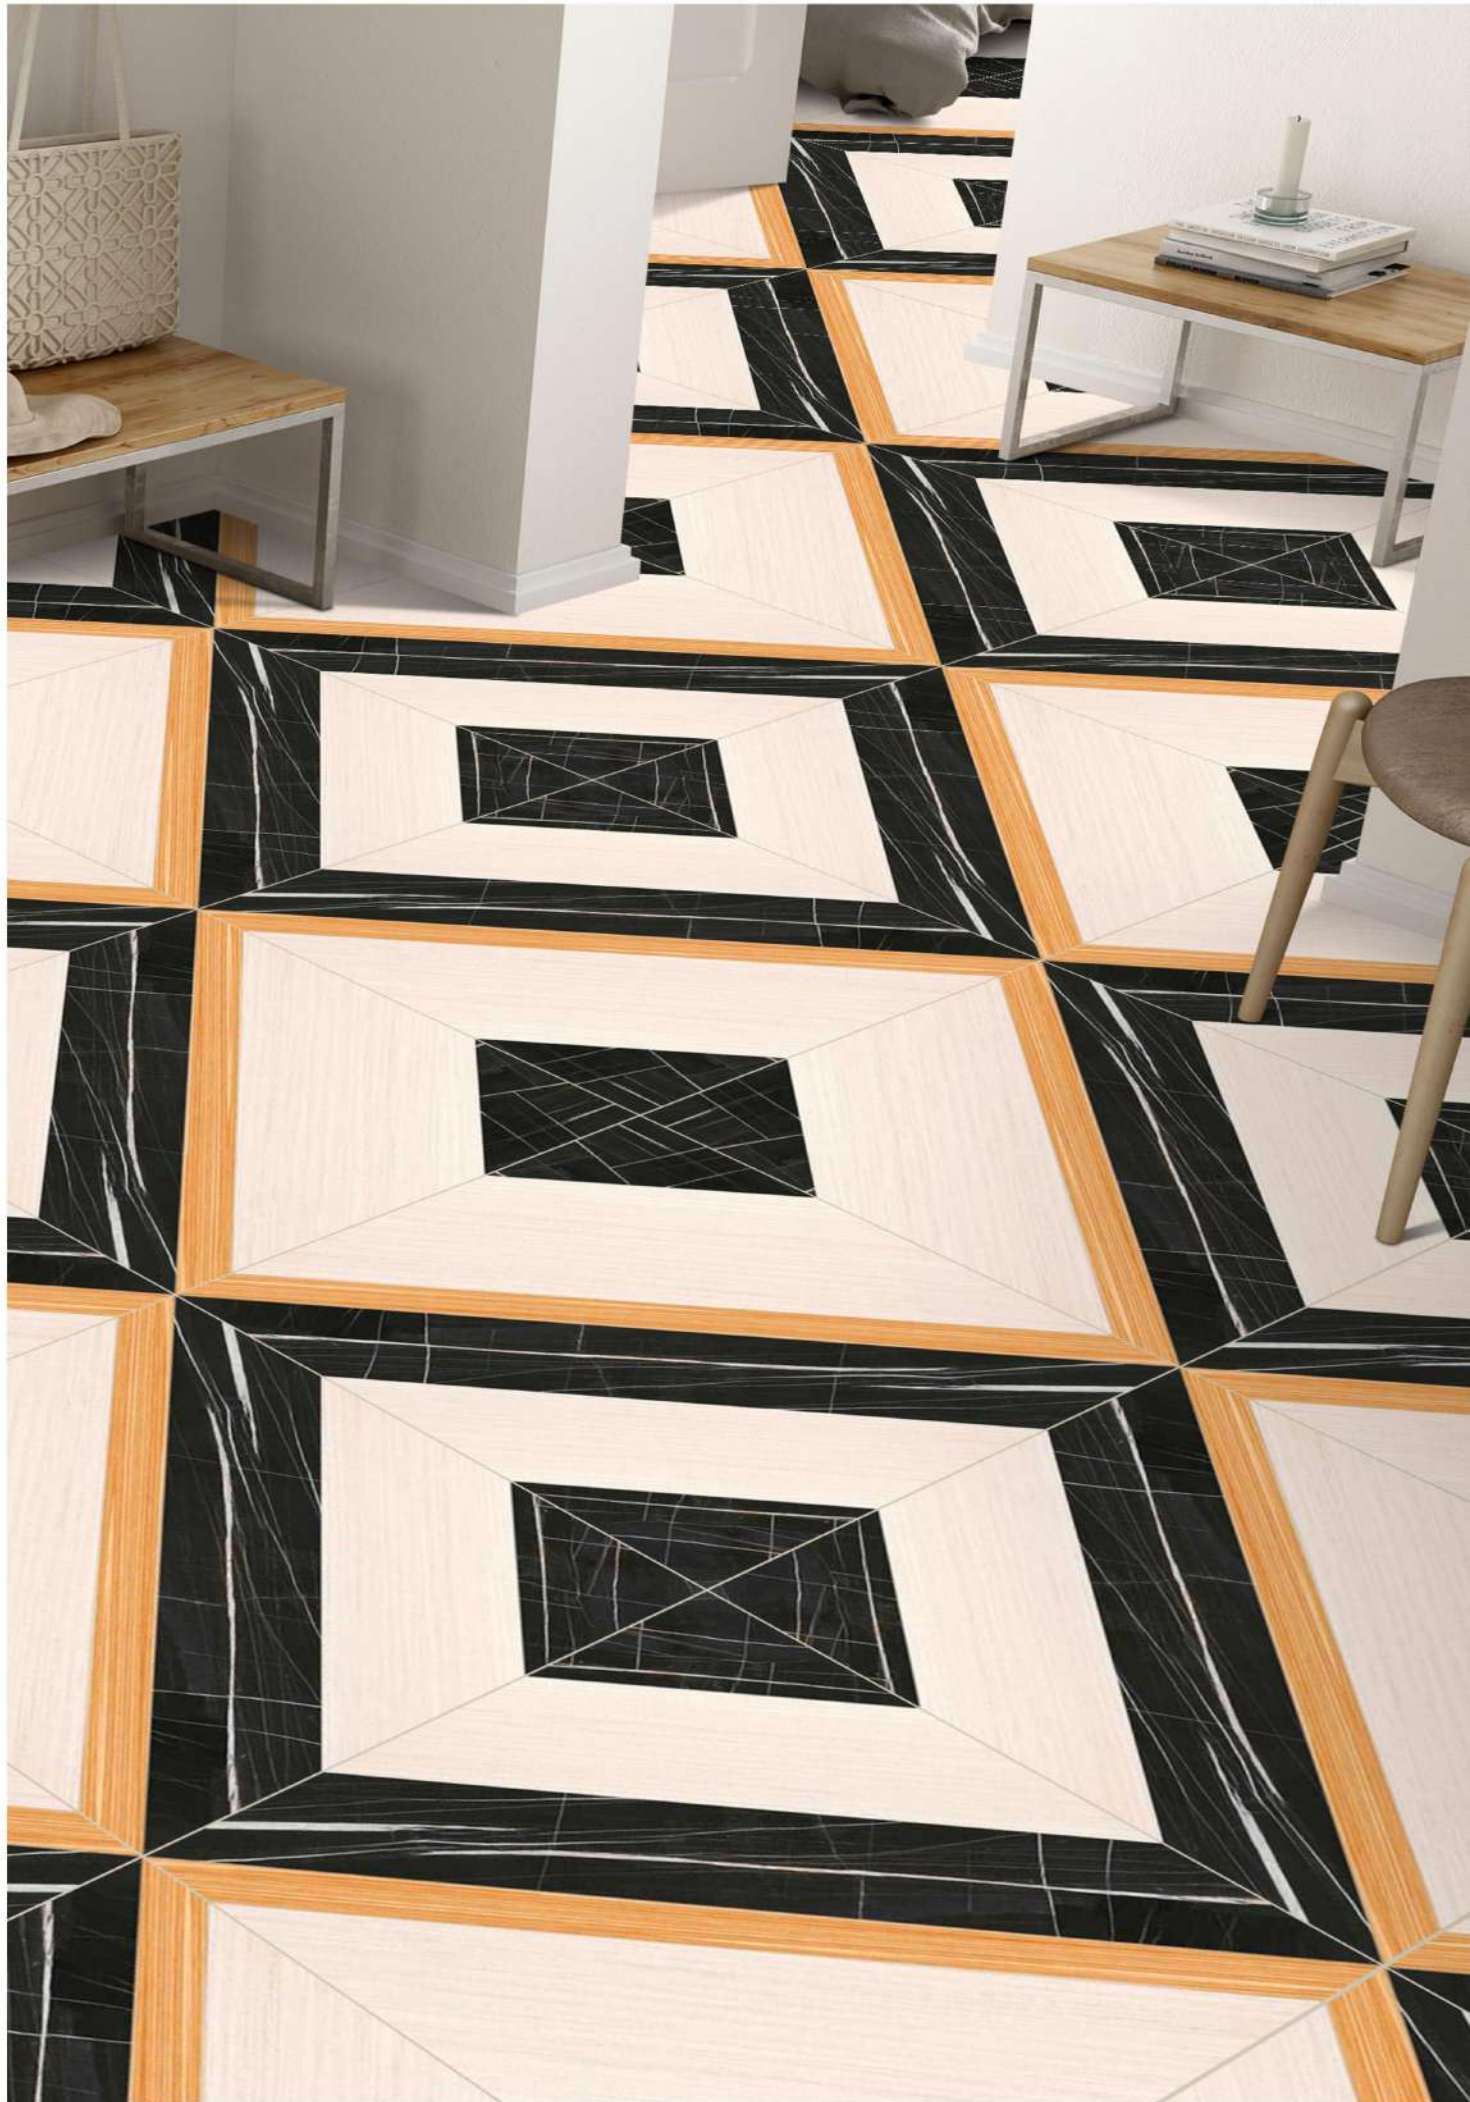

Design Code:- **10080**
Matt FINISH

-  Applicable On Wall & Floor
-  HD Clarity
-  Geometric Variation 3mm±
-  Zero Maintenance
-  Eco Friendly

Design Code:- **10084**
Matt FINISH

-  Applicable On Wall & Floor
-  HD Clarity
-  Geometric Variation 3mm±
-  Zero Maintenance
-  Eco Friendly