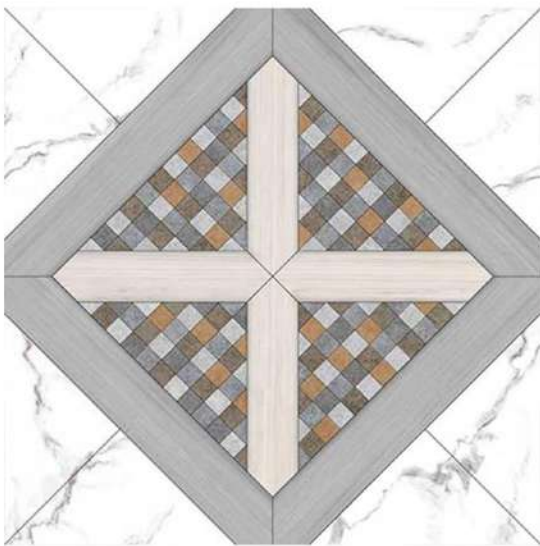

Design Code:- **10120**
Matt FINISH

- Applicable On Wall & Floor
- HD Clarity
- Geometric Variation 3mm±
- Zero Maintenance
- Eco Friendly