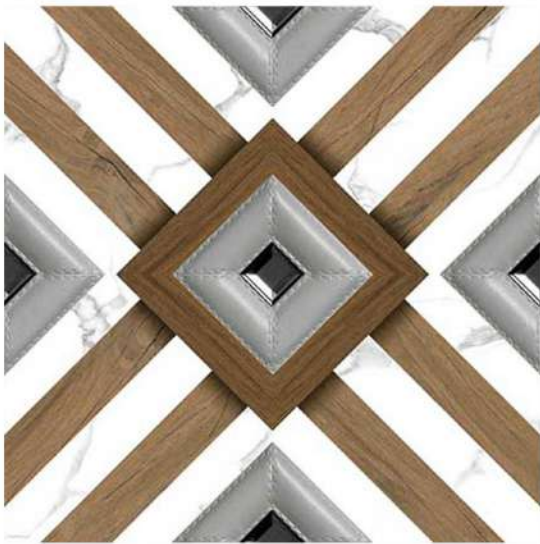

SRINIVASA INTERNATIONAL
Home Solutions

Matt
Surface

'incredible
possibilities

600 X 600 MM
PORCELAIN TILES

Design Code:- **10001**
Matt FINISH

-  Applicable On Wall & Floor
-  HD Clarity
-  Geometric Variation 3mm±
-  Zero Maintenance
-  Eco Friendly