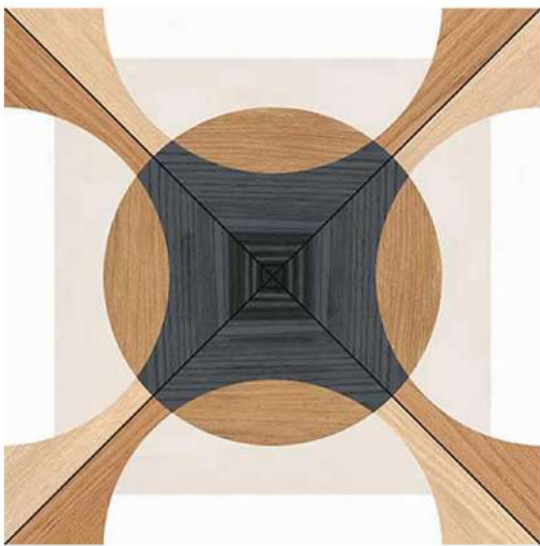

Design Code:- **10016**
Matt FINISH

- Applicable On Wall & Floor
- HD Clarity
- Geomatic Variation 3mm±
- Zero Maintenance
- Eco Friendly