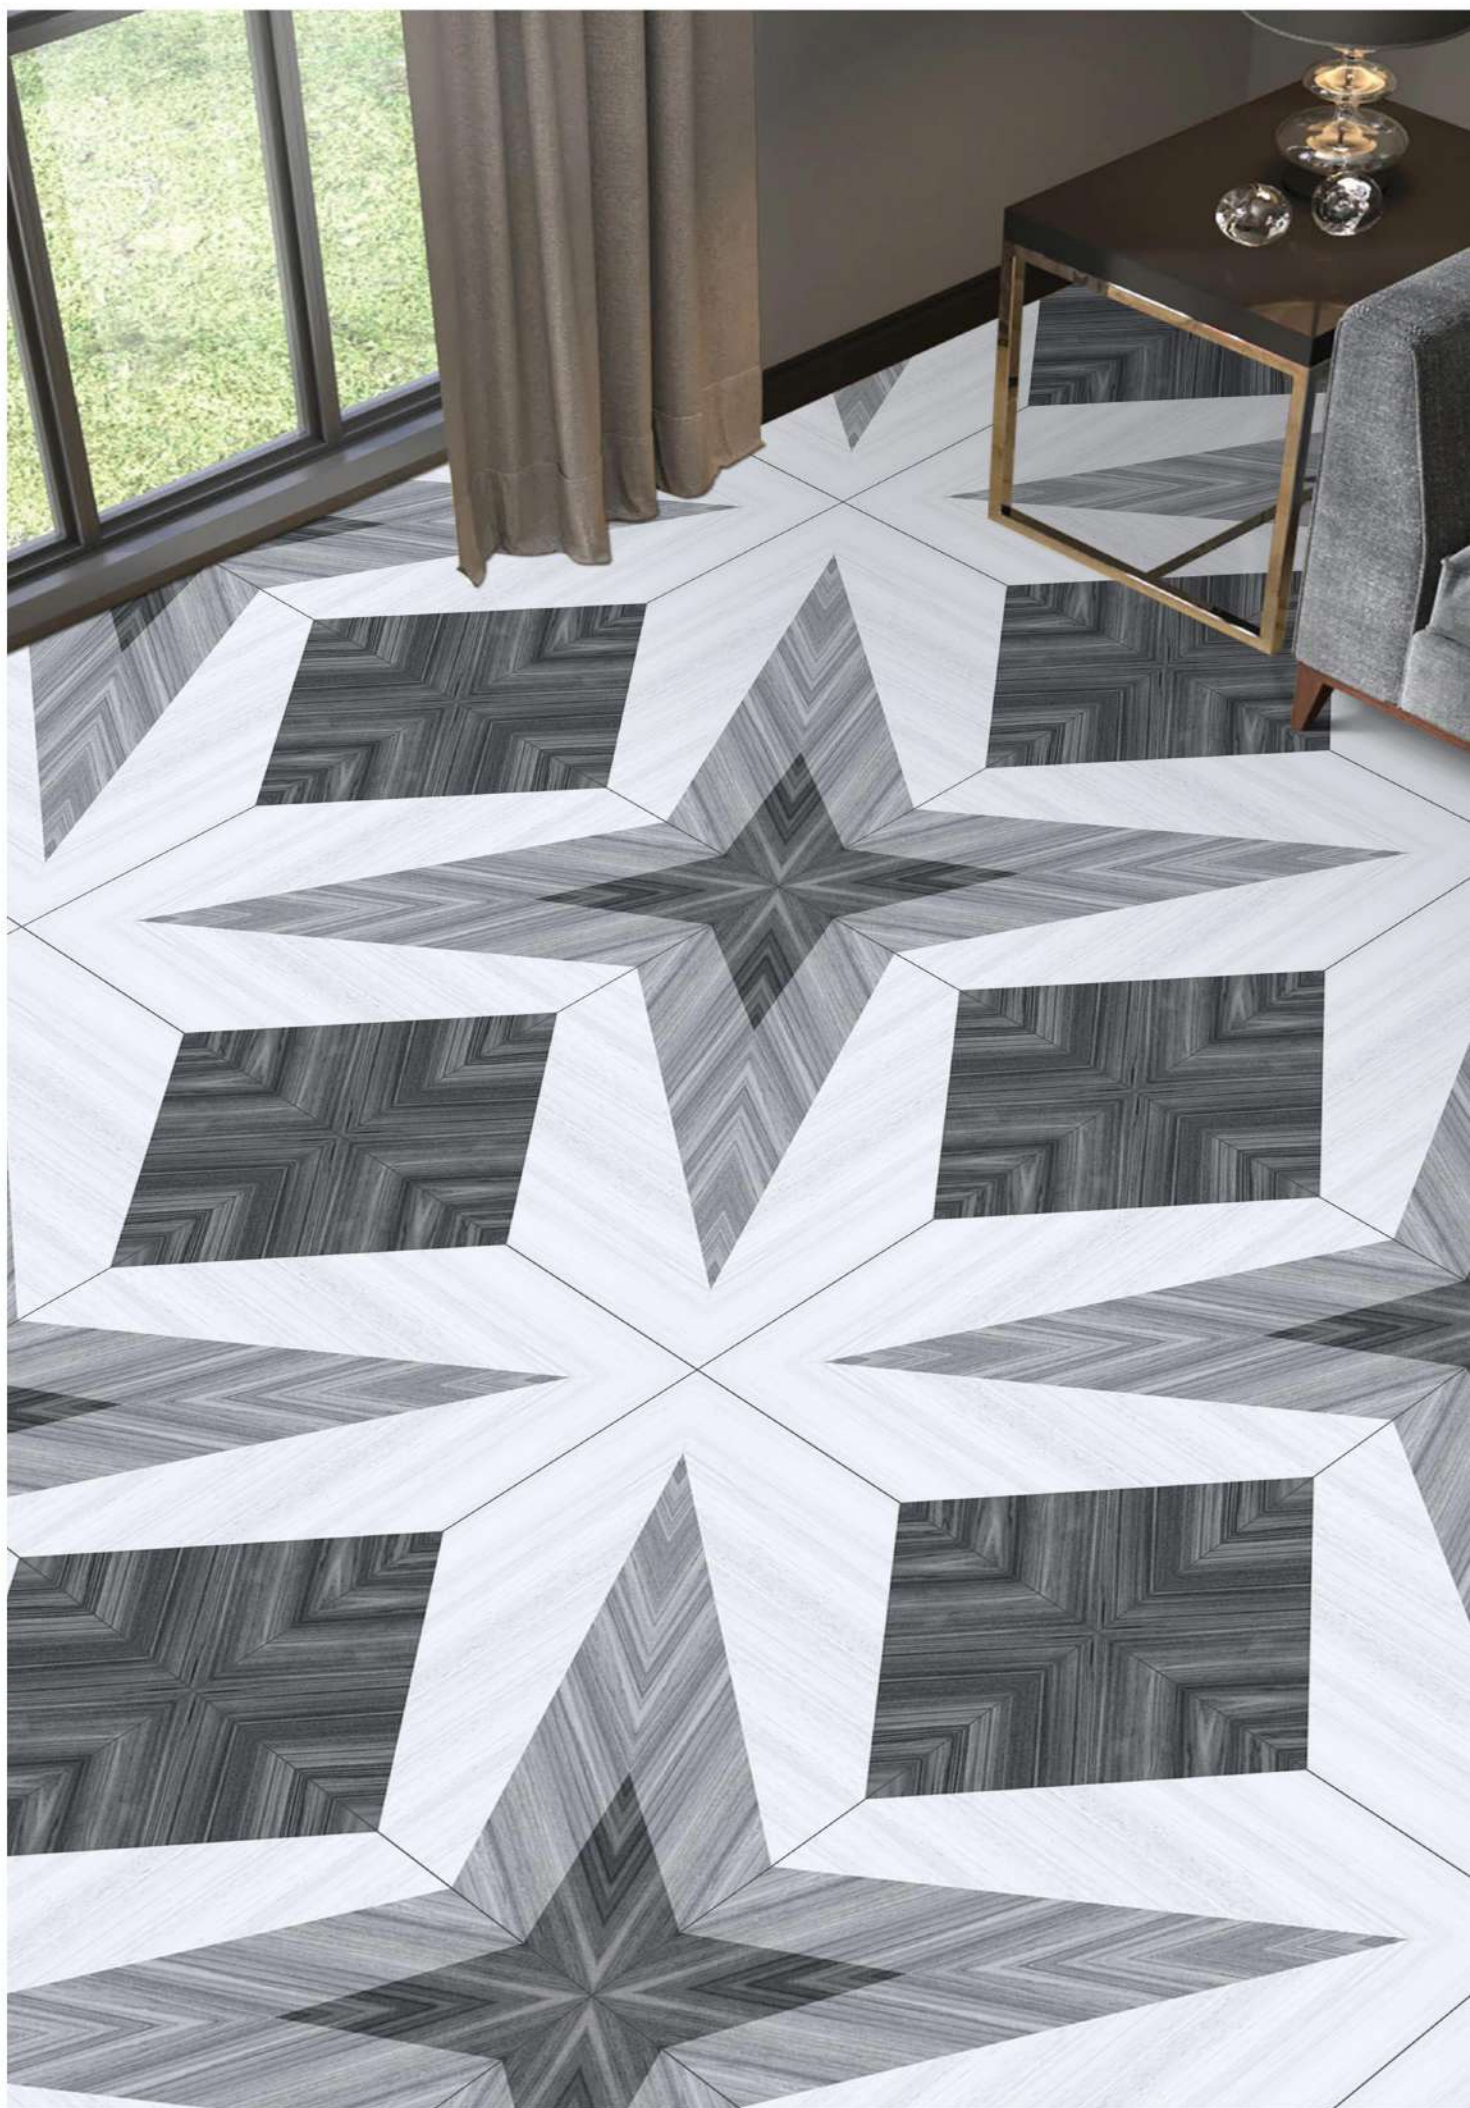

- Applicable On Wall & Floor
- HD Clarity
- Geometric Variation 3mm±
- Zero Maintenance
- Eco Friendly